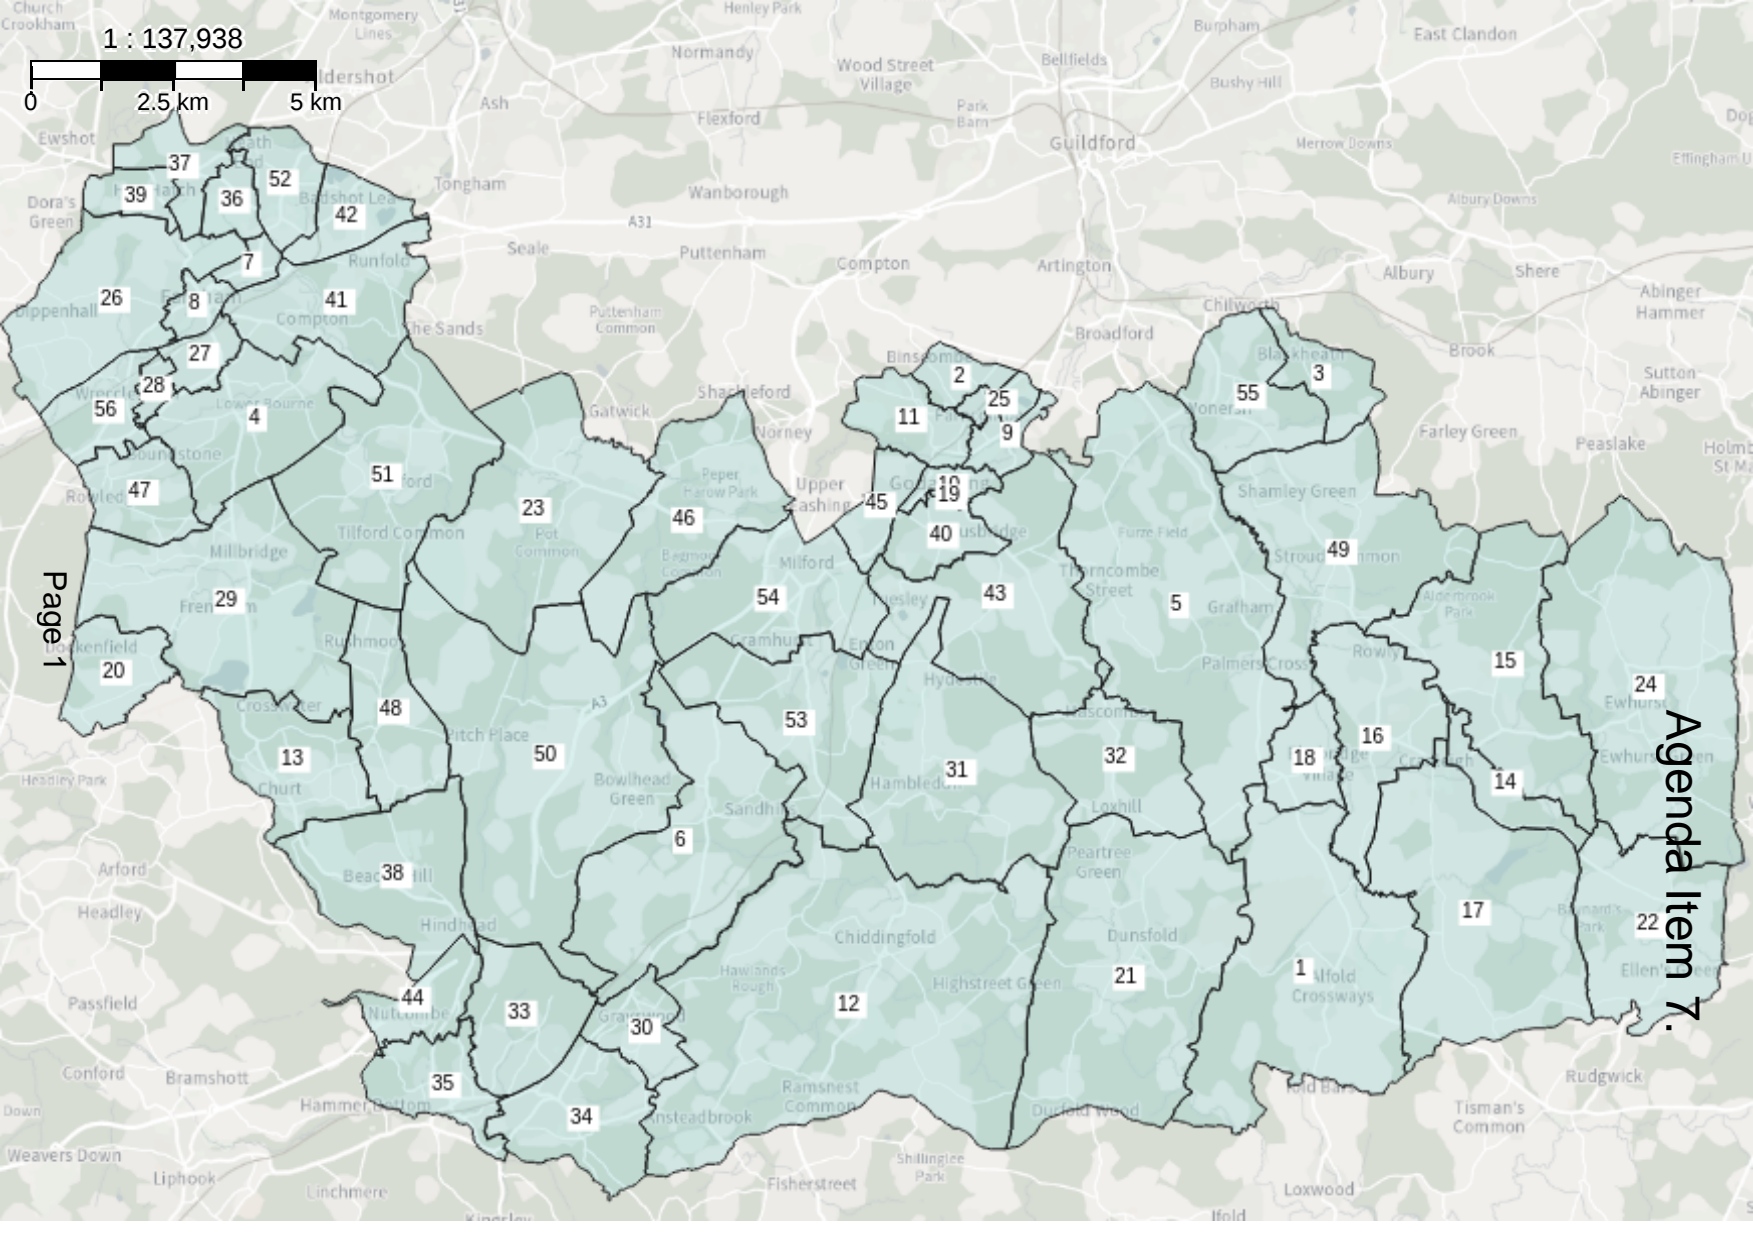

1 : 137,938

This page is intentionally left blank

Annexe 5.1 Key to map of polling districts based on LGBCE recommendations

Polling District & electorate	Polling Place
1 - Alfold (918)	Alfold Village Hall, Dunsfold Road, Alfold
2 - Binscombe (3000)	Binscombe Church, Barnes Road, Godalming
3 - Blackheath (234)	Blackheath Village Hall, Blackheath Lane, Wonersh
4 - Bourne (4205)	St. Thomas-on-The Bourne Church, Frensham Road, Farnham
5 - Bramley (2650)	Bramley Village Hall, Hall Road, Bramley
6 - Brook (375)	Pirrie Hall, Haslemere Road, Brook
7 - Castle 2 (1902)	Army Reserve Centre, Guildford Road, Farnham
8 - Castle 1 (1851)	Memorial Hall, Babbs Mead, West Street
9 - Catteshall (2709)	Godalming Town Football Club, Wey Court, 1 Meadow
10 - Central (1375)	Wilfrid Noyce Centre, Crown Court, High Street
11 - Charterhouse (2881)	Armoury Building, Charterhouse School, Hurtmore Road
12 - Chiddingfold (2116)	Chiddingfold Village Hall, Coxcombe Lane, Chiddingfold
13 - Churt (981)	Churt Village Hall, Crossways, Churt
14 - Cranleigh East 1 (2668)	Cranleigh Arts Centre, 1 High Street, Cranleigh
15 - Cranleigh East 2 (2770)	Park Mead Primary School, Park Drive
16 - Cranleigh West 3 (2214)	Methodist Church, 188 High Street, Cranleigh
17 - Cranleigh West 2 (1820)	Cranleigh Leisure Centre

Annexe 5.1 Key to map of polling districts based on LGBCE recommendations

Polling District & electorate	Polling Place
54 - Milford (3166)	Milford Village Hall, Portsmouth Road, Milford
55 - Wonersh (1181)	Lawnsmead Hall, Wonersh Common Road, wonersh
56 -Wrecclesham (2400))	Leverton Hall, St Peter's Church, Beales Lane